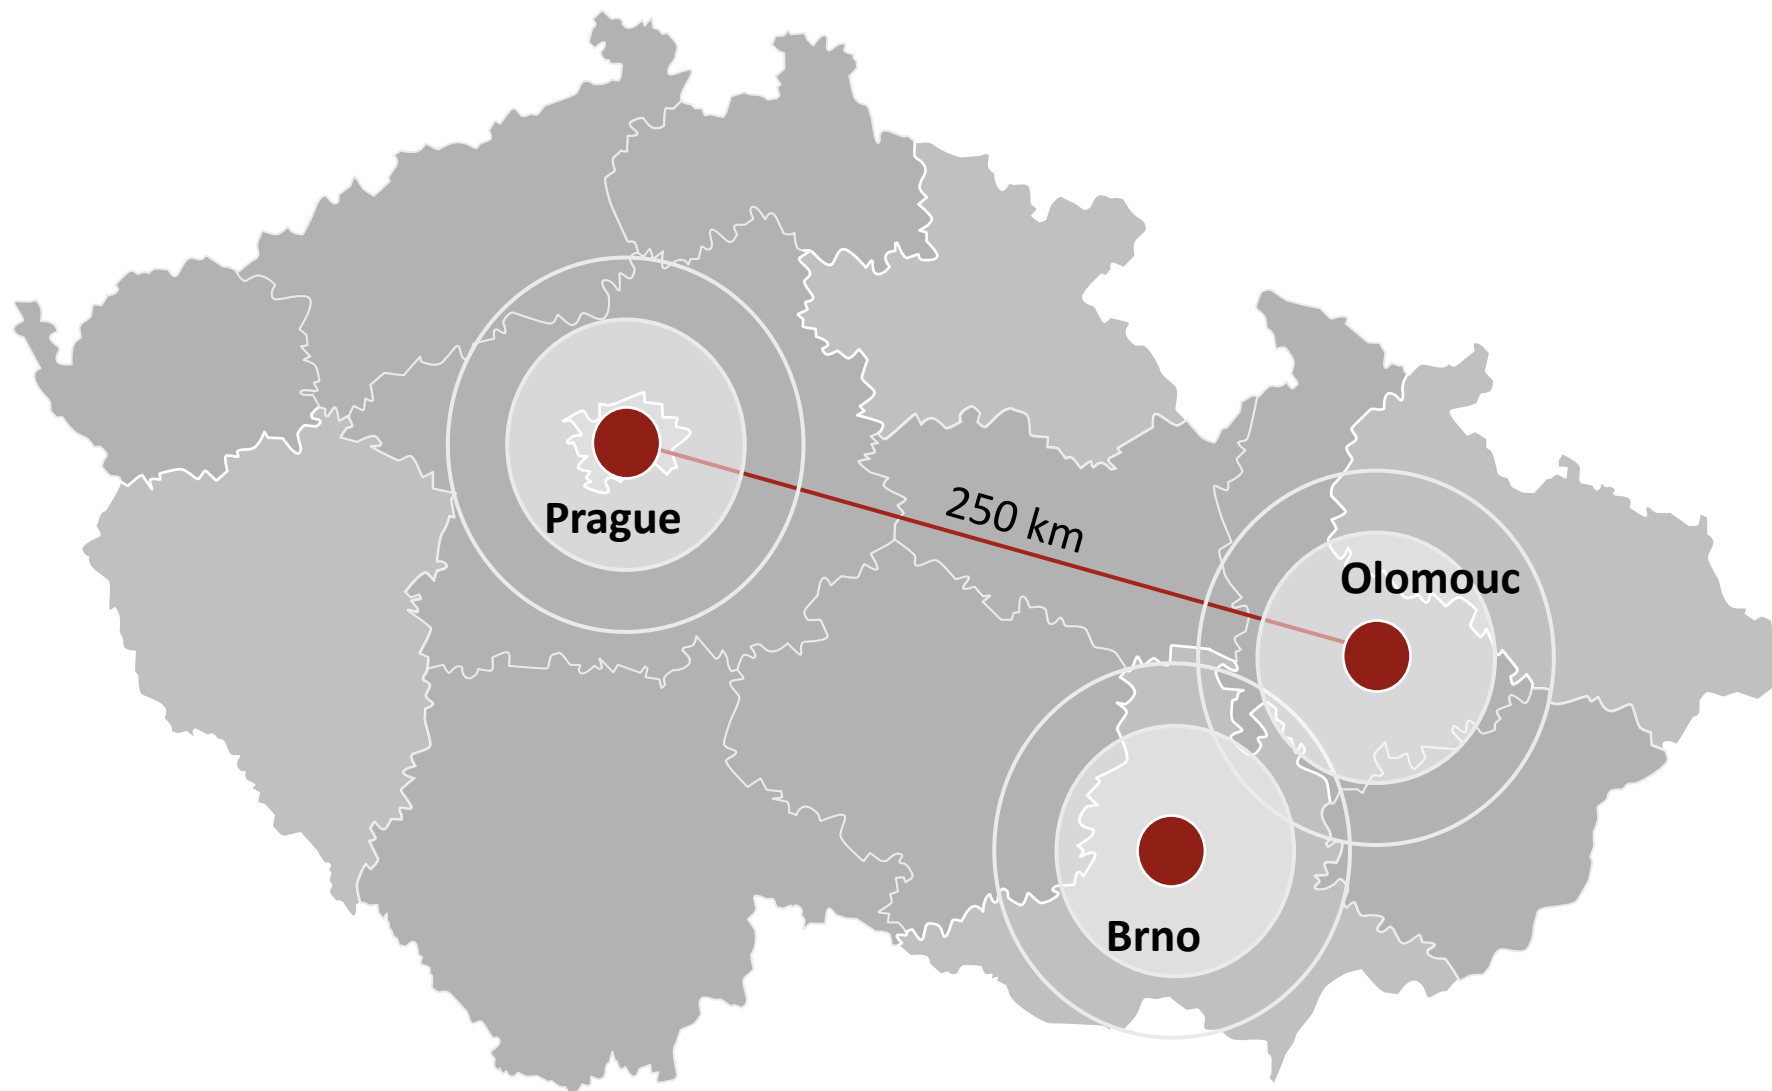

Palacký University
Olomouc

Genius loci

CZECHIA
Heart of
Europe

Czech Republic: 10 million inhabitants / 78 870 km²

Norway: 5.5 million inhabitants / 385 207 km²

Palacký University
Olomouc

1573

The second oldest
university in
Czechia...

...in the second largest town
conservation area in Czechia.

The biggest student town in Czechia
(20% of inhabitants are university students)
in the spotlight of NY Times and Lonely Planet.

FEATURED ARTICLE