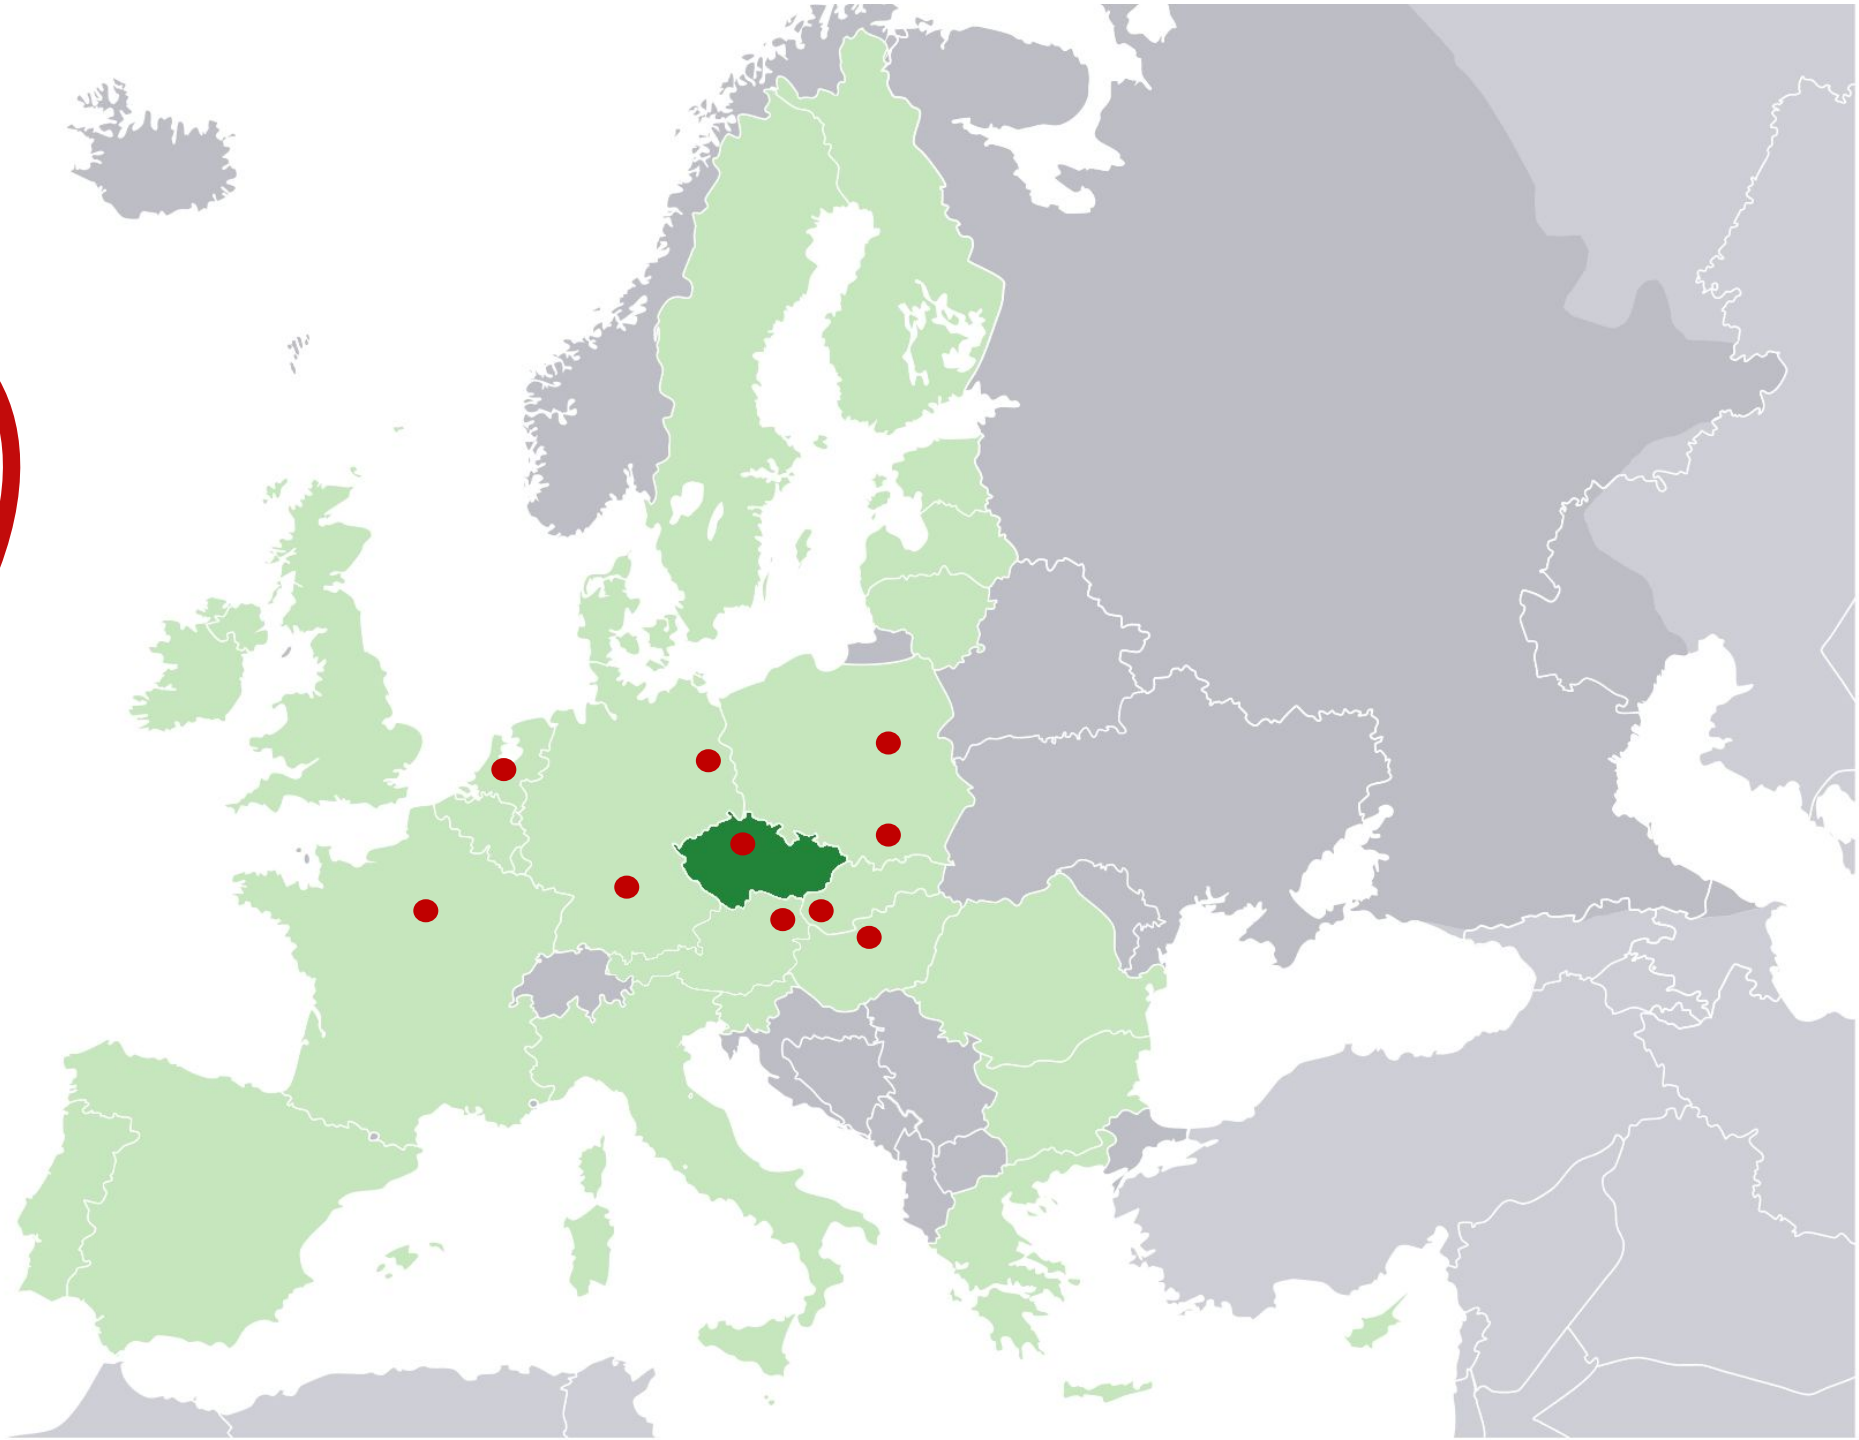

Palacký University
Olomouc

Genius loci

CZECHIA
Heart of
Europe

Czech Republic: 10 million inhabitants / 78 870 km²

Norway: 5.5 million inhabitants / 385 207 km²

Palacký University
Olomouc

1573

The second oldest
university in
Czechia...

...in the second largest town
conservation area in Czechia.

The biggest student town in Czechia
(20% of inhabitants are university students)
in the spotlight of NY Times and Lonely Planet.

FEATURED ARTICLE